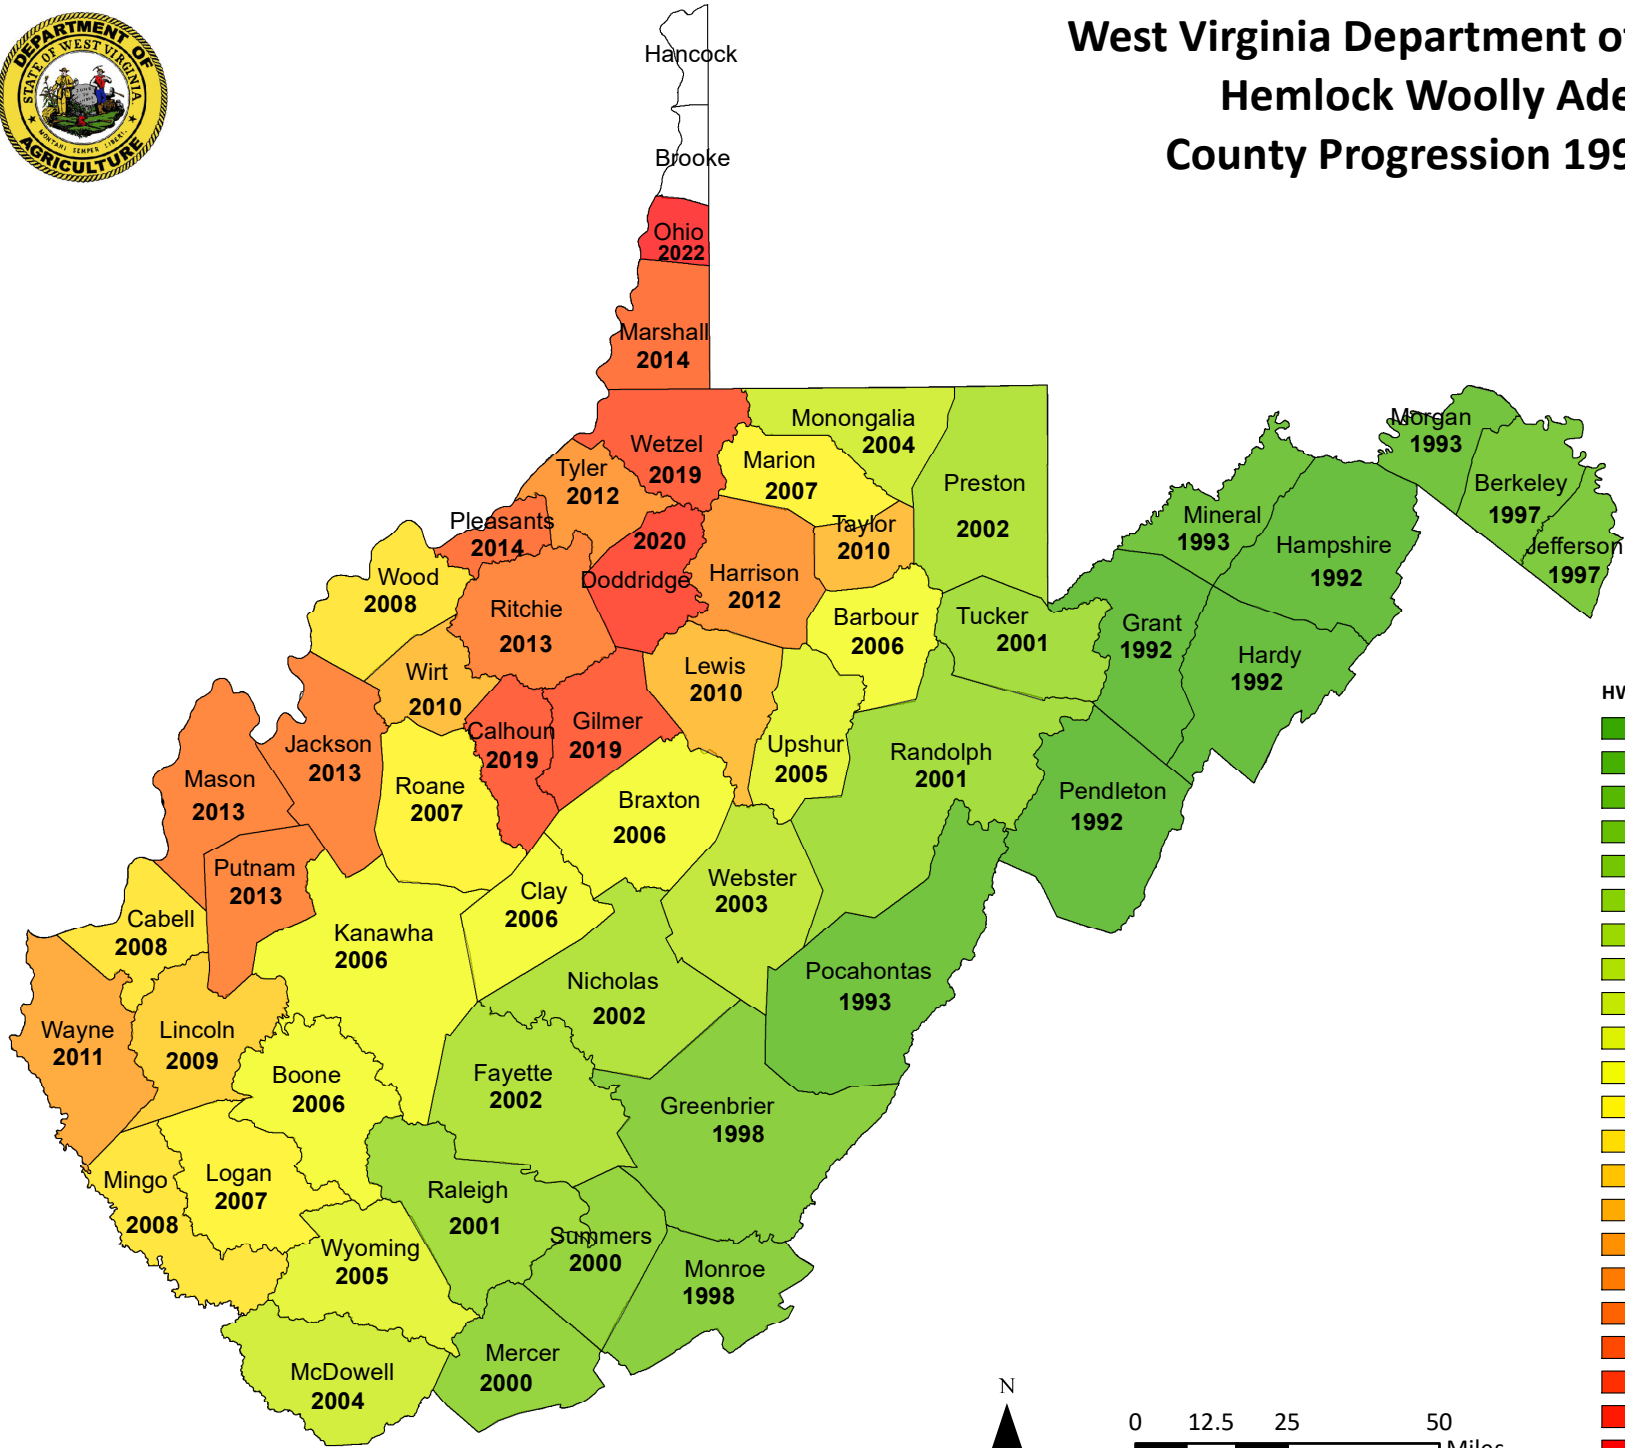

West Virginia Department of Agriculture Hemlock Woolly Adelgid County Progression 1992-2022

HWA Infested Counties

- 1992
- 1993
- 1997
- 1998
- 2000
- 2001
- 2002
- 2003
- 2004
- 2005
- 2006
- 2007
- 2008
- 2009
- 2010
- 2011
- 2012
- 2013
- 2014
- 2019
- 2020
- 2022